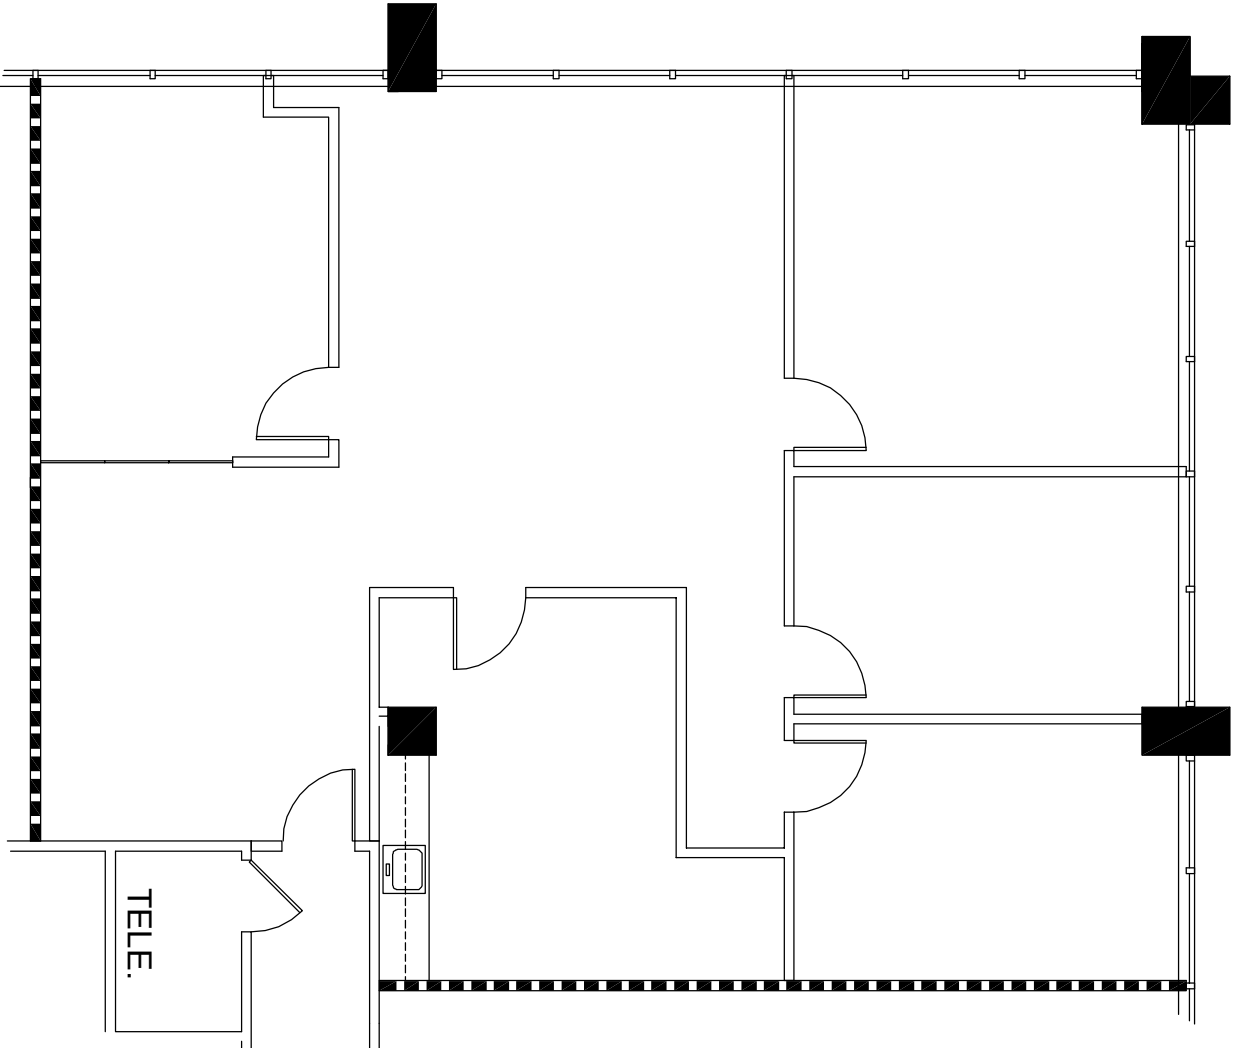

12160 N. Abrams Road
Suite 650

Dallas, TX 75243

www.pillarcommercial.com

FOR LEASING INFORMATION, CONTACT:

NICK CLARK

NCLARK@PILLARCOMMERCIAL.COM

972.437.2444