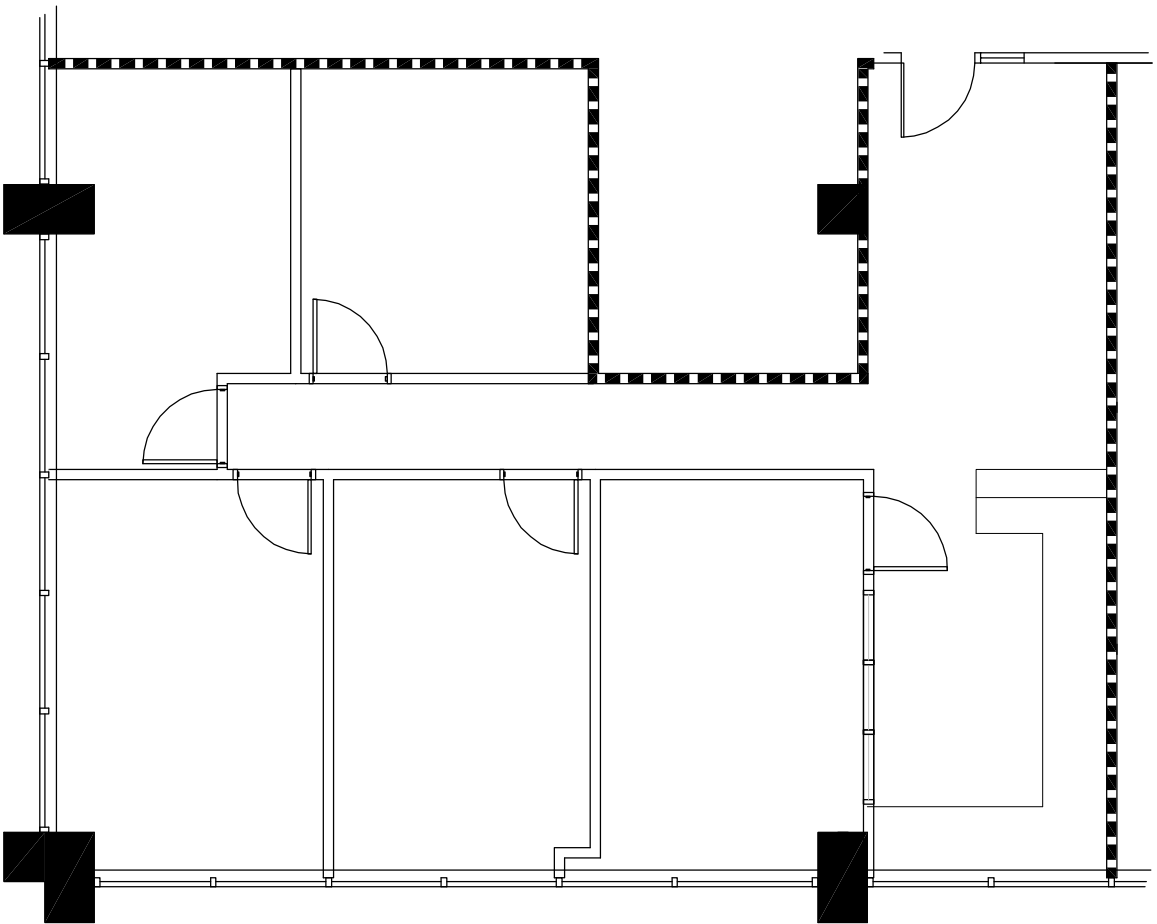

12160 N. Abrams Road

Suite 650

Dallas, TX 75243

www.pillarcommercial.com

FOR LEASING INFORMATION, CONTACT:

NICK CLARK

NCLARK@PILARCOMMERCIAL.COM

WELLS FARGO IRVING

800 WEST AIRPORT FRWY, IRVING, TX 75062

FLOOR: 9TH

SUITE: 917

DATE: 07/23/07

RSF: 1,497

ENTOS
Design