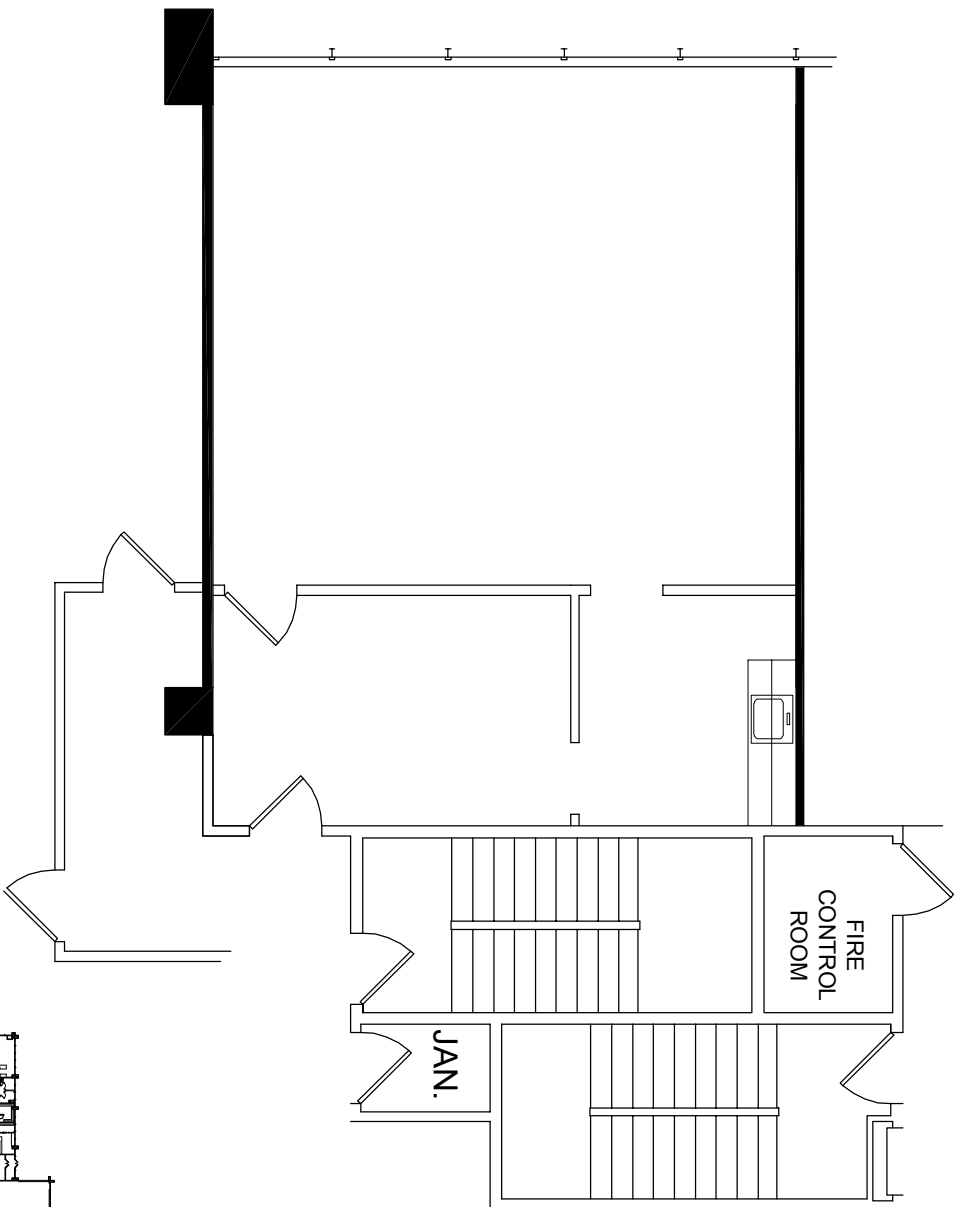

10440 North Central Expressway  
Suite 500

Dallas, TX 75231  
www.pillarcommercial.com

FOR LEASING INFORMATION, CONTACT:  
NICK CLARK  
NCLARK@PILLARCOMMERCIAL.COM  
972.437.2444

KEYPLAN  
SCALE: 1/8" = 1'-0"