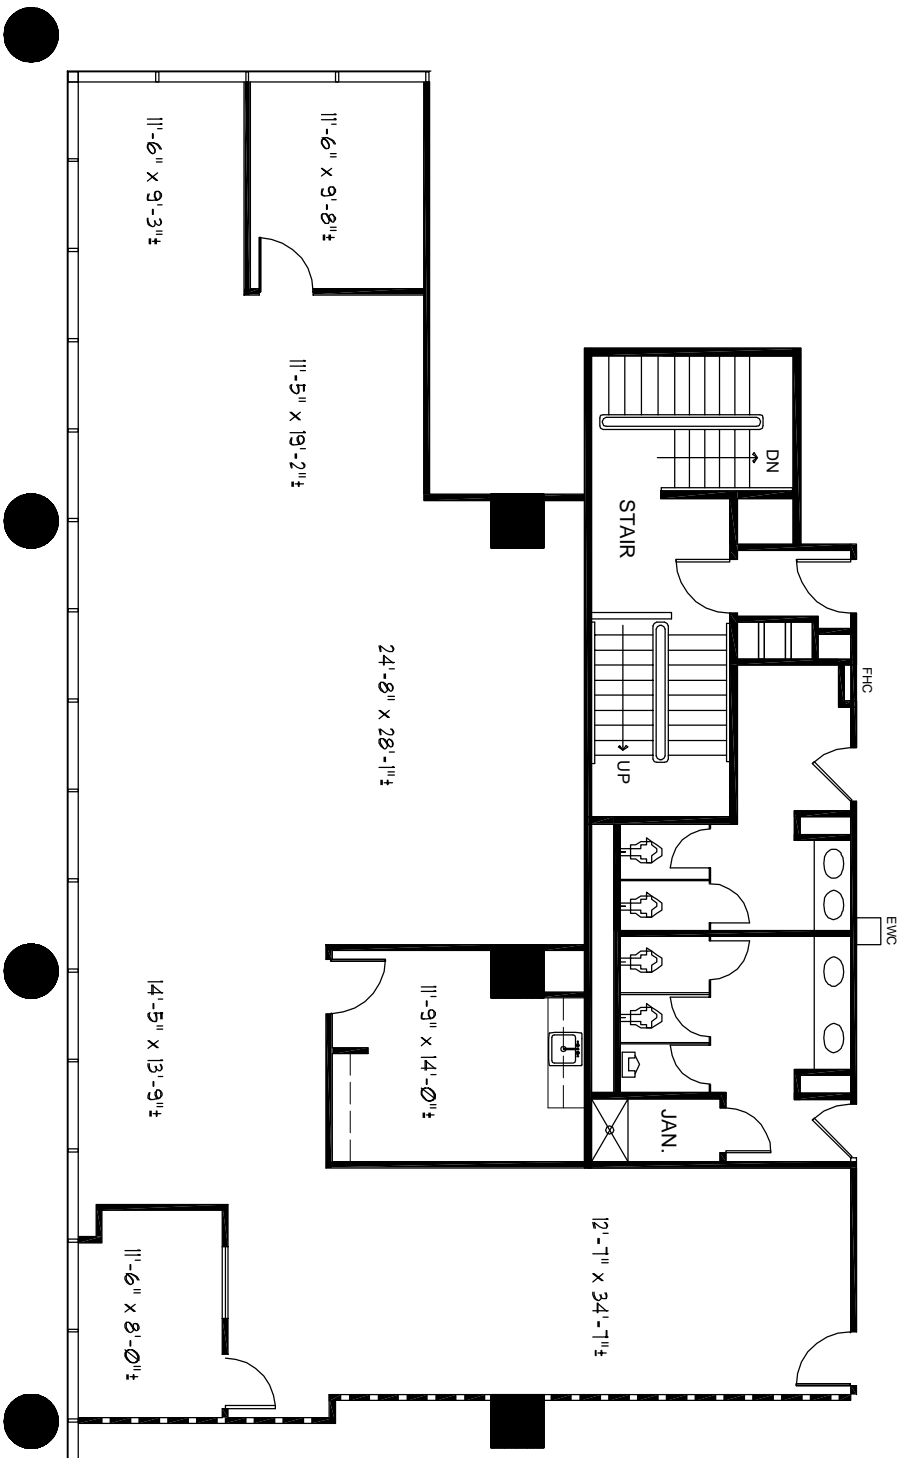

# 7515 GREENVILLE AVE

DALLAS, TEXAS 75206

**FLOOR:** 3RD  
**SUITE:** 303  
**DATE:** 06/19/07  
**RSF:** 2,429

**ENTOS**  
Design

KEY PLAN