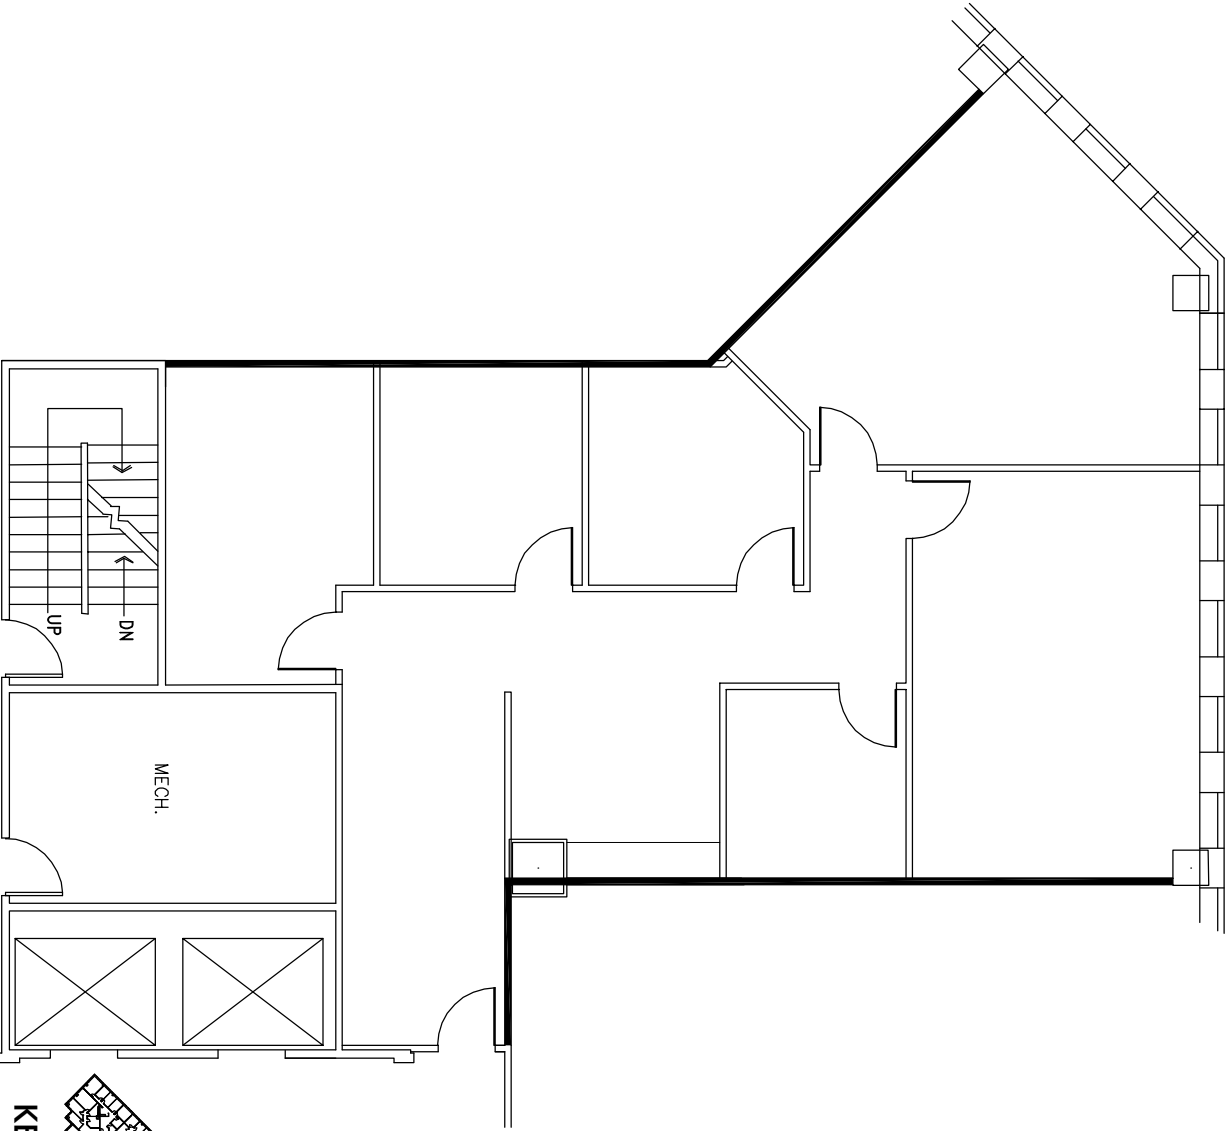

KEYPLAN

SCALE: NTS

SEARCH PLAZA

10670 N. CENTRAL EXPWY, DALLAS, TX 75231

FLOOR: 4TH
SUITE: 490
DATE: 12/26/07
RSF: 1,931